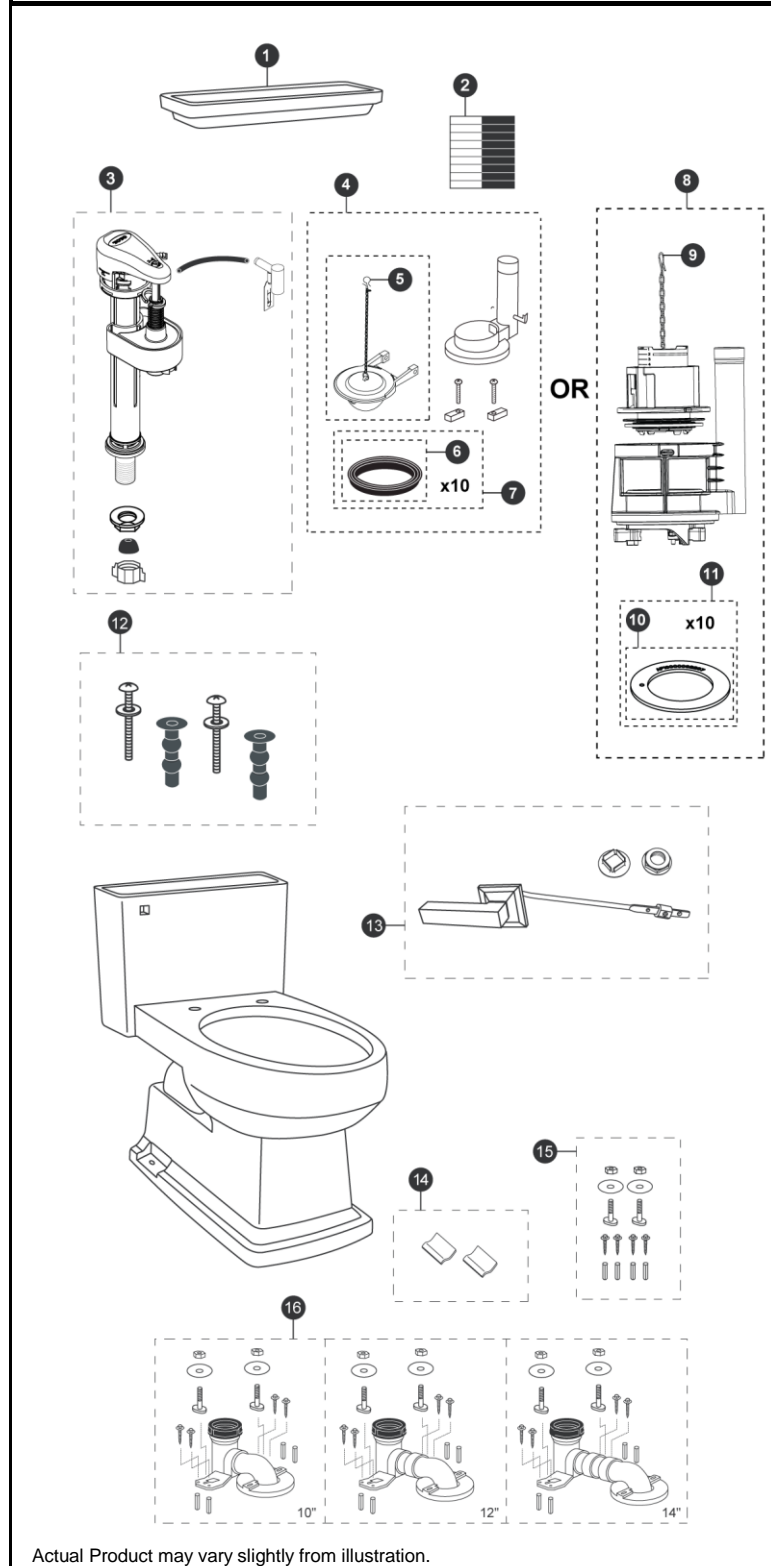

# MS934304SF & MS934214SF

MS934304SF  
CST934SF

MS934214SF  
CST934SF

**Lloyd®**  
**1.6 Gpf Toilet, Elongated,**  
**G-Max®, UniFit Rough-In,**  
**Universal Height**

Item	Part	Description
1	TCU934CR#01	Tank Lid w/ Velcro Tape - Cotton
	TCU934CR#03	Tank Lid w/ Velcro Tape - Bone
	TCU934CR#11	Tank Lid w/ Velcro Tape - Colonial White
	TCU934CR#12	Tank Lid w/ Velcro Tape - Sedona Beige
	TCU934CR#51	Tank Lid w/ Velcro Tape - Ebony
2	THU234	Velcro Tape
3	TSU51A	Fill Valve
4	THU013P-1	Flush Valve
5	THU500S	Flapper w/ Chain
6	9BU002E	Flush Valve Gasket (1 piece)
7	THU097	Flush Valve Gaskets (10 pieces)
8	THU453.6B-A	Drain Valve for Tower Type
9	THU440-A	Flush Tower
10	THU407	Seal Gasket (1 piece)
11	THU370	Seal Gasket (10 piece)
12	THU651N	Top Mounting Seat Hardware
13	THU191#CP	Trip Lever - Chrome Plated
	THU191#BN	Trip Lever - Brushed Nickel
	THU191#PN	Trip Lever - Polished Nickel
14	THU020N	Rough-In Mounting Hardware Kit
15	THU199#01	Cover Plate Set w/ Velcro Tape - Cotton
	THU199#03	Cover Plate Set w/ Velcro Tape - Bone
	THU199#11	Cover Plate Set w/ Velcro Tape - Colonial White
	THU199#12	Cover Plate Set w/ Velcro Tape - Sedona Beige
	THU199#51	Cover Plate Set w/ Velcro Tape - Ebony
16	TSU030W.10R	UniFit - 10" Rough-In
	TSU030W.12R	UniFit - 12" Rough-In
	TSU030W.14R	UniFit - 14" Rough-In

## Product Number Explanations